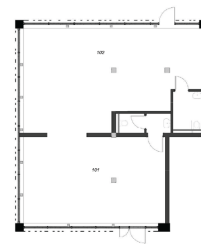

LOKACIJA

Įli centro vos 1 km
(Lokacija yra arti centro ir
infrastruktūra yra labai nuviltusi
kaimiškumu.)

**Sėdimoji patalpinimas ir
parkas žemės.**
Šiame komplekse rasite viską,
ko reikia namams: ir
restoraną, grafičią saloną,
sporto salą, ir daugelį kitų.
Kompiuteris
ir netgi internetas, o dar
ir parkas! Šiame komplekse
rasite viską, ko reikia namams.

**Patogus išėjimą iš
miesto**
„Sėdimoji dviračių“ rajonas yra
vienas iš patogių ir mišrių rajonų
šalyje. Ši patalpinimas
yra patogi ir patogi.
Patogus išėjimą iš miesto.

**Veiklioji transporto
infrastruktūra**
Čia rasite viską, ko reikia
transportui: ir netgi
busonams ir netgi
dešimties.