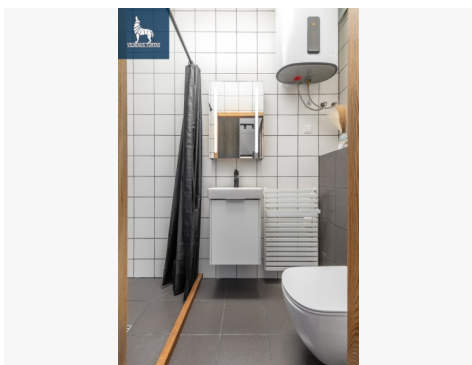

ŽJ
ŽYGMANTAS JOKŠAS
NT brokeris
+37061269424
zygimantas.jokšas@vilniausturtas.lt
www.vilniaus-turtas.lt