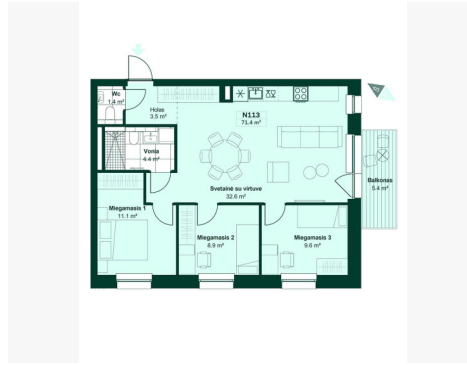

Lake Town

www.bonava.lt

labas@bonava.lt