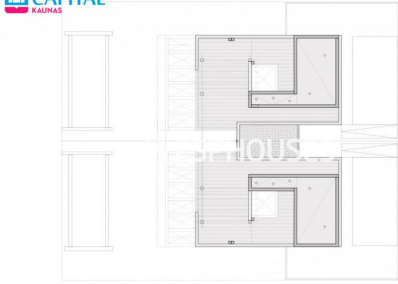

CAPITAL
KAUNAS