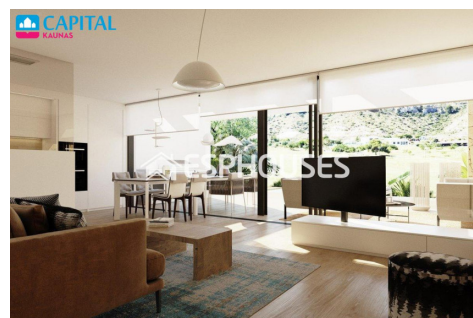

Contact details

Phone number: +370 609 81369

Contact via email: sandra.babraviciene@capitalrealty.com