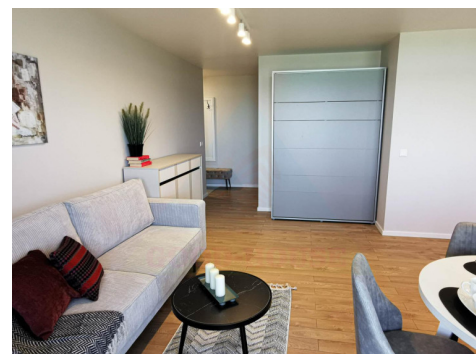

**SKAMBINKITE BUTŲ
APŽIŪRAI**