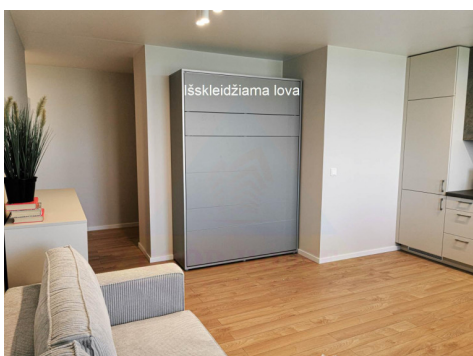

**SKAMBINKITE BUTŲ
APŽIŪRAI**