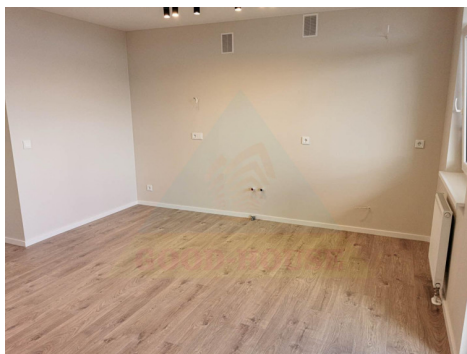

**SKAMBINKITE BUTŲ
APŽIŪRAI**

**PARDUODAME VISUS LAISVUS BUTUS -
ĮRENGTUS IR SU DALINE APDAILA 1-2-3 k.
Rygos g. 46; 52; 54
BŪTINA REGISTRACIJA +370 640 69333**

A collage of small images showing various apartment interiors, including living rooms, bedrooms, and bathrooms, as well as exterior views of the apartment buildings.