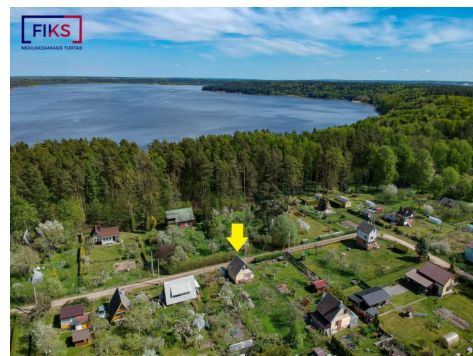

Puikus susisiekimas viešuoju transportu