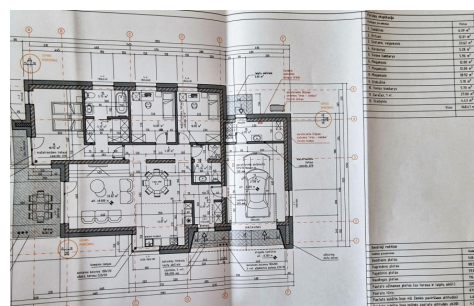

STIPRIAUSI LIETUVOJE 2023

Du procentai
NT AGENTŪRA

- NEMOKAMAI KONSULTUOJAME
- PARDUODAME NEKILNOJAMĄJĮ TURĄ

Tel. +370 653 10182
ingrida.dobuzinske@duprocentai.lt

STIPRIAUSI LIETUVOJE
2023 – 2024

UAB „DU PROCENTAI NT“

Šiuo sertifikatu pažymima, kad įmonė turi aukštą kredito reitingą ir padeda kurti gerąnę lietuvių ekonomiką oršy.

CREDIT INFO
Kredito Reitingas „CreditInfo Lietuva“
Generinis Agentas

Autonoma Katinėkaitė

Ar žinojote, kad mūsų agentūroje galite atlikti GEOLOGINIUS TYRIMUS. Esame VIENINTELIAI Šiauliuose siūlantys tokią paslaugą!

Du procentai
NT AGENTŪRA