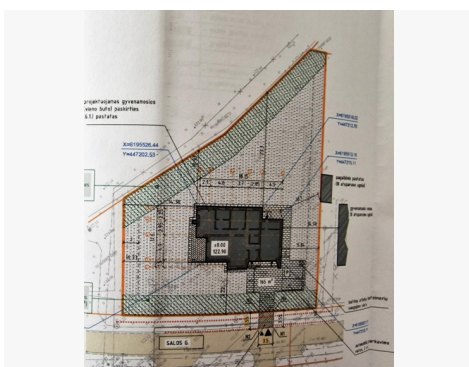

STIPRIAUSI LIETUVOJE 2023

Du procentai
NT AGENTŪRA

- NEMOKAMAI KONSULTUOJAME
- PARDUODAME NEKILNOJAMĄJĮ TURĄ

Tel. +370 653 10182
ingrida.dobuzinske@duprocentai.lt

STIPRIAUSI LIETUVOJE
2023 – 2024

UAB „DU PROCENTAI NT“

Šiuo sertifikatu pažymima, kad įmonė turi aukštą kredito reitingą ir padeda kurti gerąnę lietuvių ekonomiką oršy.

CREDIT INFO
Kredito Reitingas „CreditInfo Lietuva“
Generinis Agentas

Autonoma Katinėkaitė

Ar žinojote, kad mūsų agentūroje galite atlikti GEOLOGINIUS TYRIMUS. Esame VIENINTELIAI Šiauliuose siūlantys tokią paslaugą!

Du procentai
NT AGENTŪRA