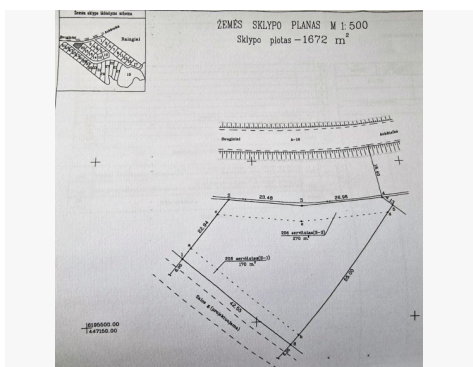

STIPRIAUSI LIETUVOJE 2023

Du procentai
NT AGENTŪRA

- NEMOKAMAI KONSULTUOJAME
- PARDUODAME NEKILNOJAMĄJĮ TURĄ

Tel. +370 653 10182
ingrida.dobuzinske@duprocentai.lt

STIPRIAUSI LIETUVOJE
2023 – 2024

UAB „DU PROCENTAI NT“

Šiuo sertifikatu pažymima, kad įmonė turi aukštą kredito reitingą ir padeda kurti gerąnę lietuvių ekonomiką oršy.

CREDIT INFO
Kredito Reitingas „CreditInfo Lietuva“
Generinis Agentas

Autonoma Katinėkaitė

Ar žinojote, kad mūsų agentūroje galite atlikti GEOLOGINIUS TYRIMUS. Esame VIENINTELIAI Šiauliuose siūlantys tokią paslaugą!

Du procentai
NT AGENTŪRA