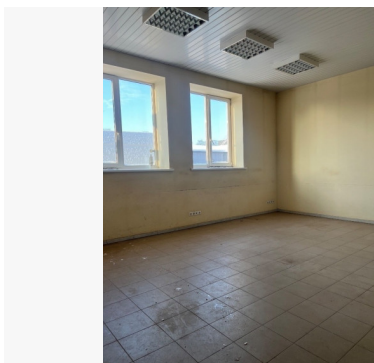

Patalpos parduodamos su ~ 5 m žemės sklypu prie pastato