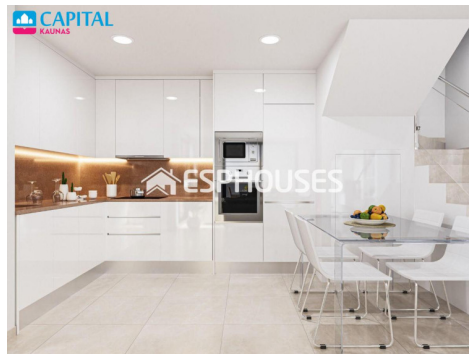

Contact via email: sandra.babraviciene@capitalrealty.com