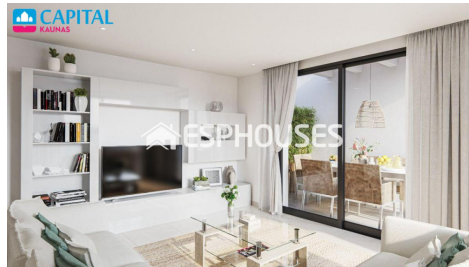

Contact via email: sandra.babraviciene@capitalrealty.com