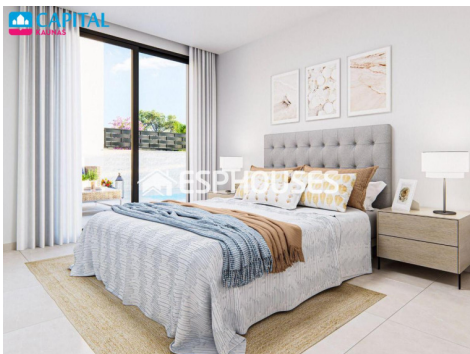

Contact via email: sandra.babraviciene@capitalrealty.com