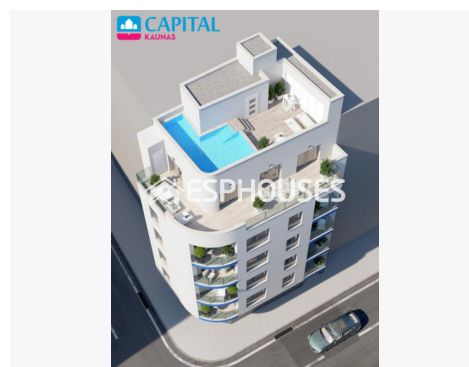

In the interior, the Lagunas de La Mata–Torrevieja Natural Park has trails and two salty lagoons, one pink and the other green.

Alicante airport located 40 minutes away and Murcia airport about 1 hour away.

Kontaktiniai duomenys

Telefono numeris: +370 609 81369

Susisiekti el.paštu: sandra.babraviciene@capitalrealty.com