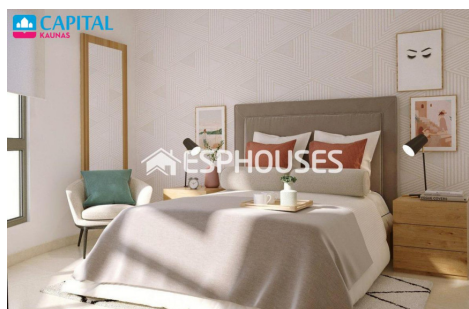

In the interior, the Lagunas de La Mata–Torrevieja Natural Park has trails and two salty lagoons, one pink and the other green.

Alicante airport located 40 minutes away and Murcia airport about 1 hour away.

Kontaktiniai duomenys

Telefono numeris: +370 609 81369

Susisiekti el.paštu: sandra.babraviciene@capitalrealty.com