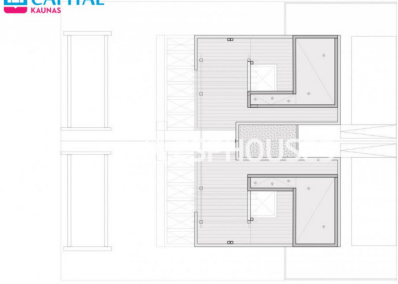

CAPITAL
KAUNAS