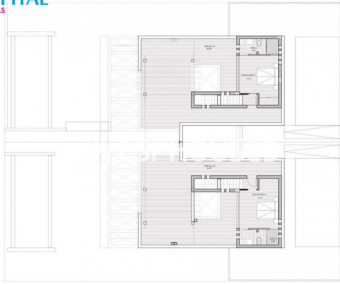

CAPITAL
KAUNAS