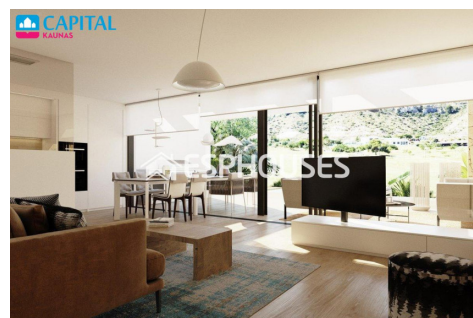

Kontaktiniai duomenys

Telefono numeris: +370 609 81369

Susisiekti el.paštu: sandra.babraviciene@capitalrealty.com