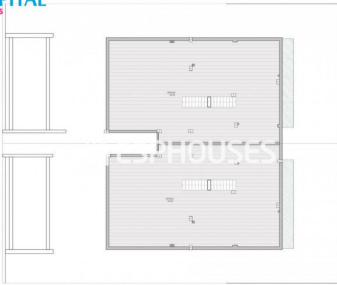

CAPITAL
KAUNAS