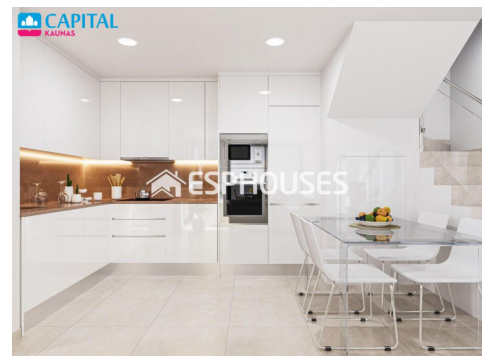

Susisiekti el.paštu: sandra.babraviciene@capitalrealty.com