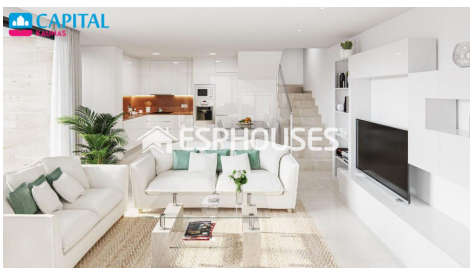

Susisiekti el.paštu: sandra.babraviciene@capitalrealty.com