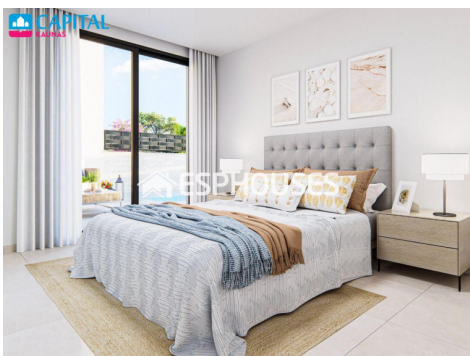

Susisiekti el.paštu: sandra.babraviciene@capitalrealty.com