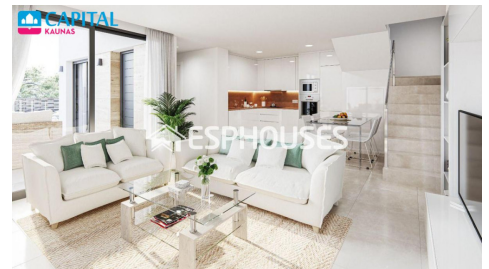

Susisiekti el.paštu: sandra.babraviciene@capitalrealty.com