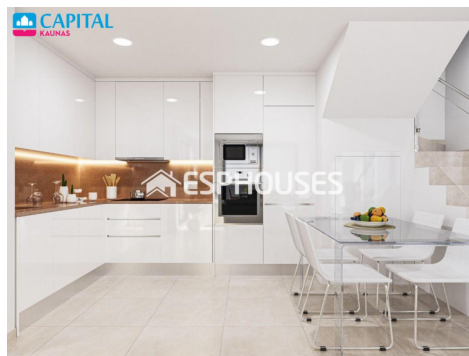

Susisiekti el.paštu: sandra.babraviciene@capitalrealty.com